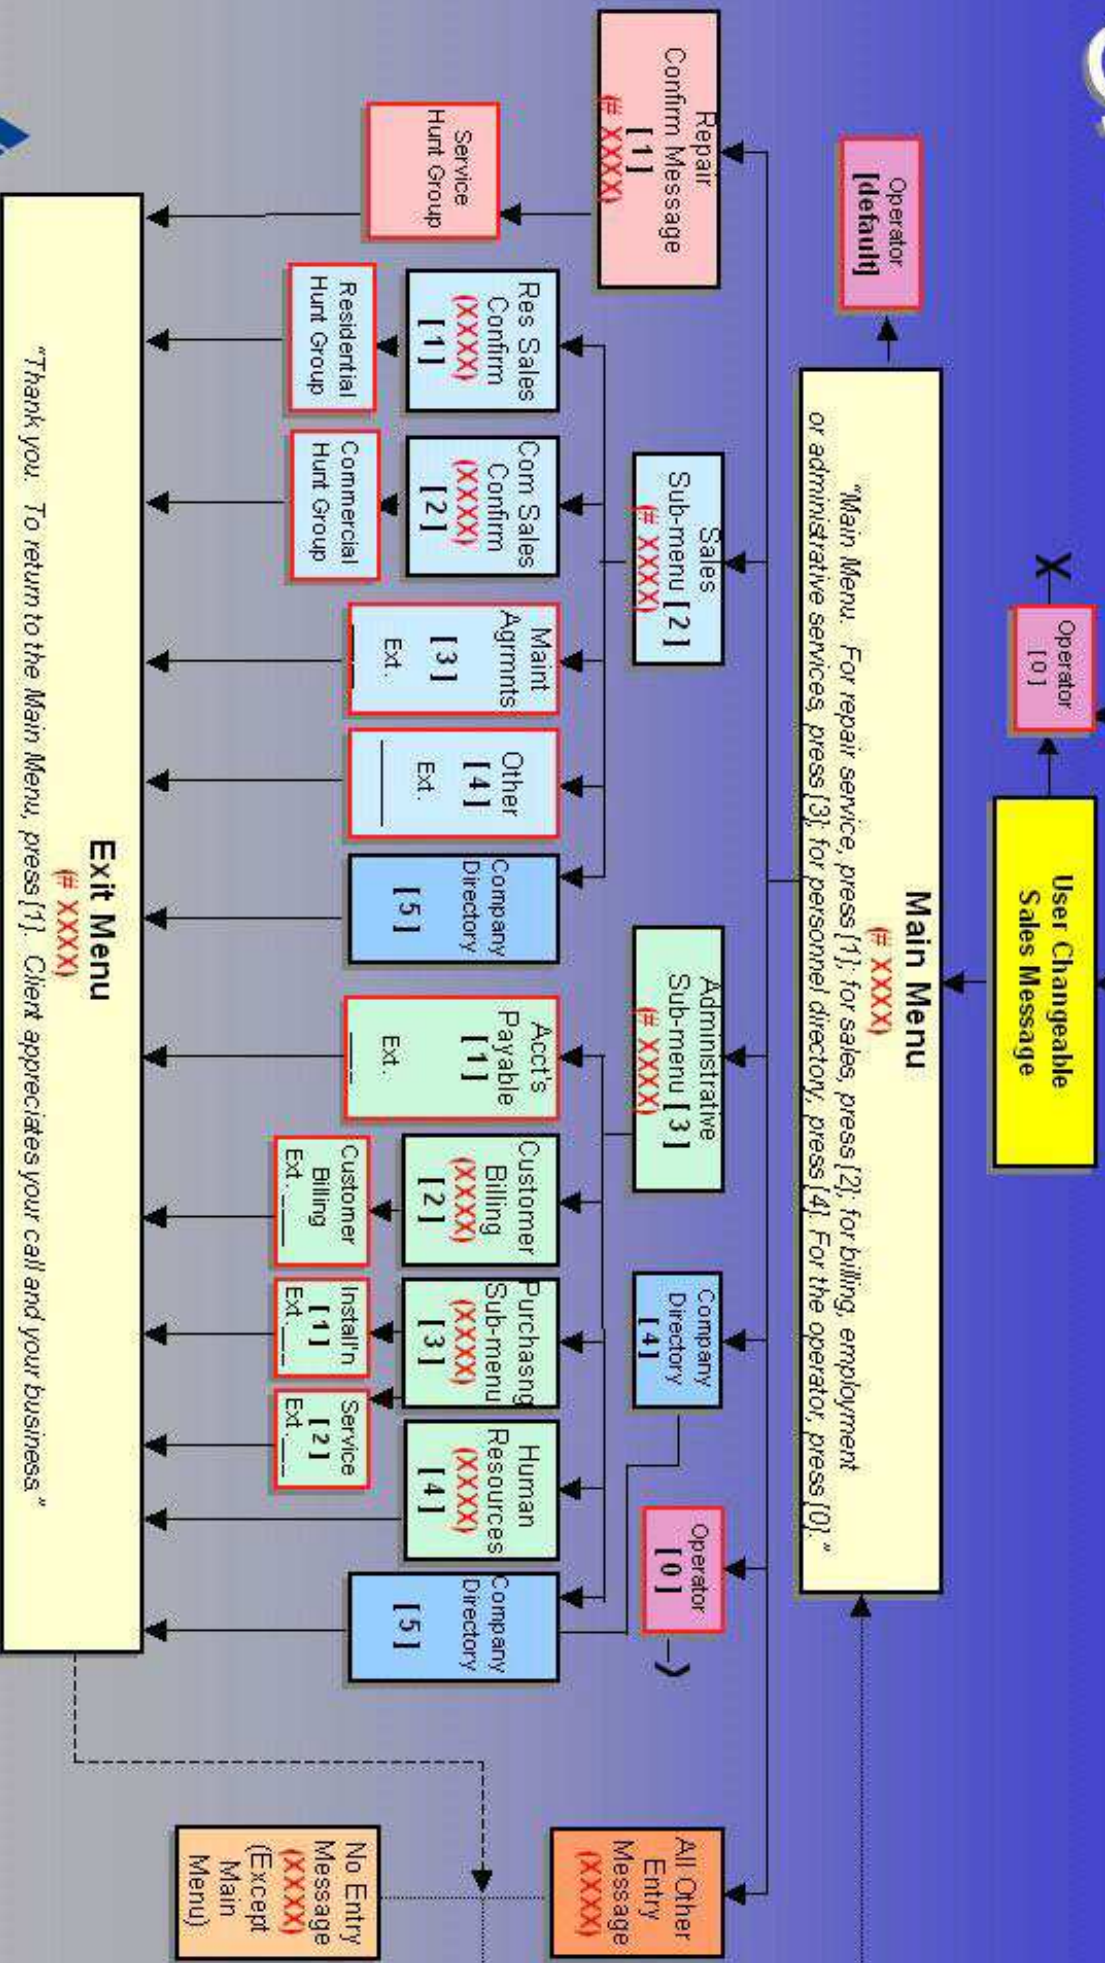

SAMPLE

TeleBranding Client Auto Attendant - Daytime Gateway

Advertel, Inc.